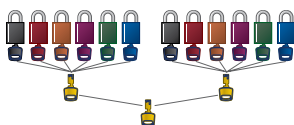

Keying options

With more unique key cuts, it's important that you get the keying type that best suits your lockout programme.

Standard options

Keyed Different (KD) – Each lock is opened by its own unique key. Perfect for simple lockout applications and a manageable number of energy isolation points.

Custom options

Master Keyed (MK) – Each grouping of locks (whether keyed alike or different) can be opened with a master key. Useful for larger, complex systems when supervisory access may be required

Grand Master Keyed (GMK) – The grand master key can open all locks grouped into two or more master keyed systems. Useful for larger, complex systems where supervisory or managerial access to all locks in the facility is needed.