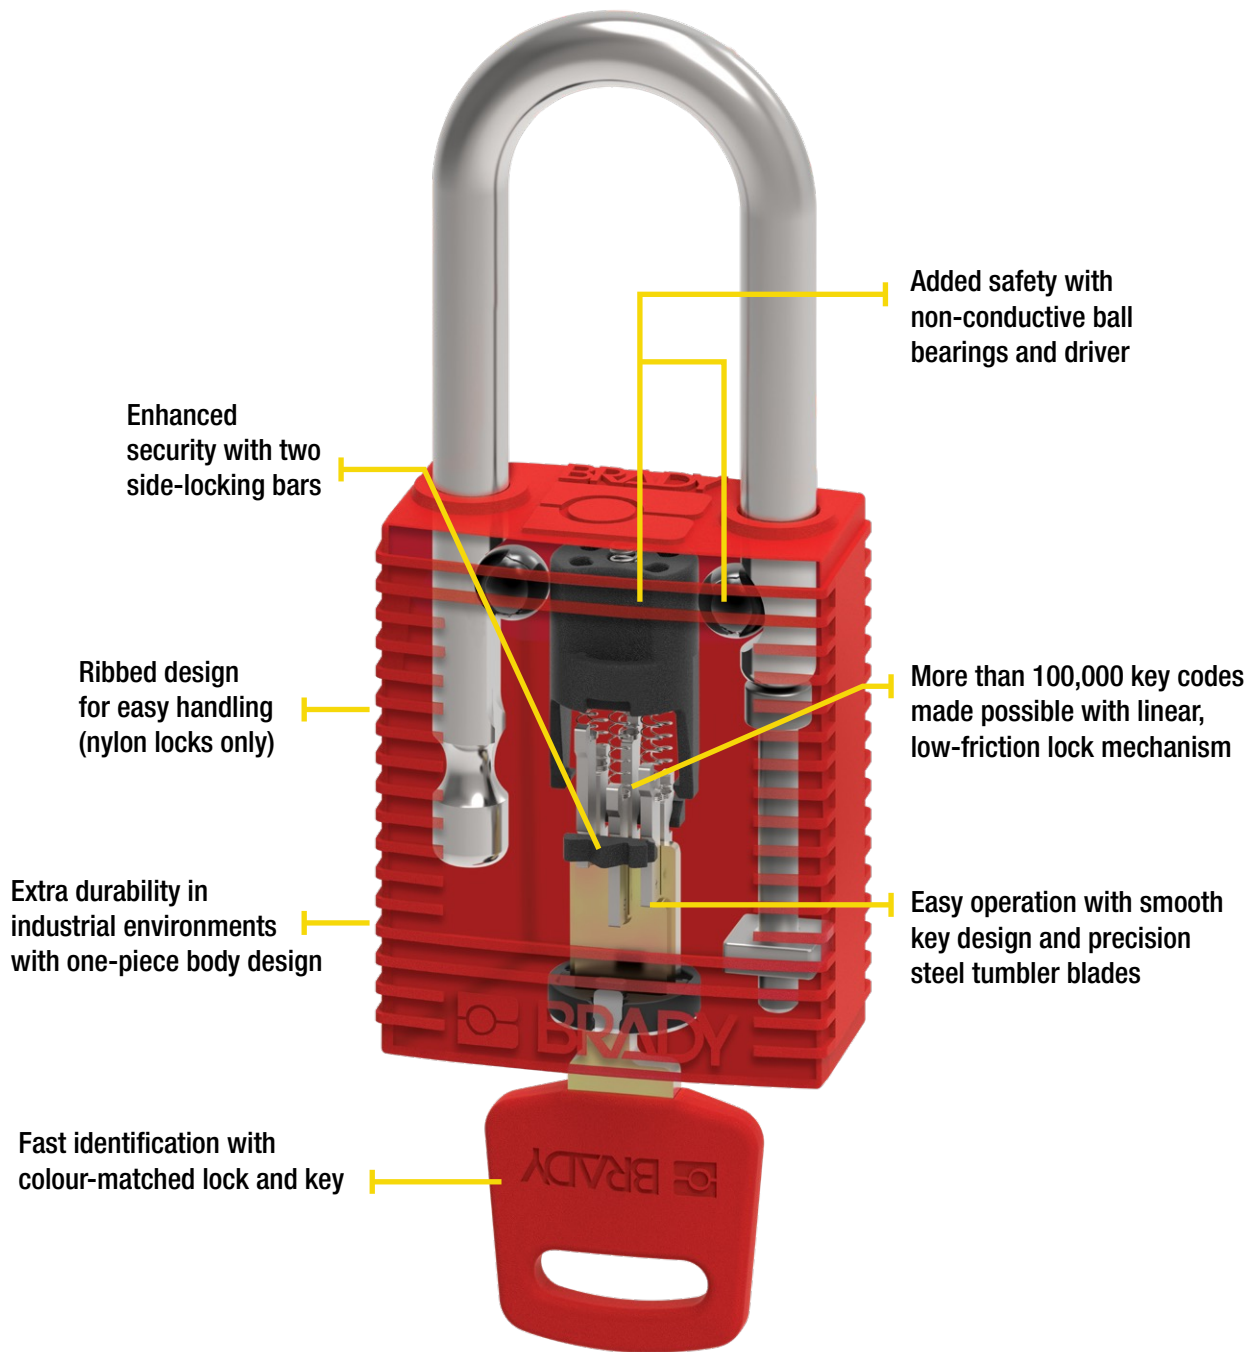

With this innovatively designed padlock you get up to **700% more unique key possibilities than a standard safety padlock**, without sacrificing a secure lockout. It's all in the forward-thinking design of the locking mechanism and unique key blade that gives you more precision and control in your lockout programme. With that level of precision, you're covered from your simple to highly complex lockout needs. You also get:

- easy operation with extra smooth key insertion and removal – even when wearing gloves!
- fast identification with the colour-matched key and lock body
- years of use with the low-friction locking mechanism that helps maintain key integrity
- excellent durability in every industrial environment

Traditional safety padlocks

- Pin tumbler lock mechanism
- Jagged key design
- Up to 15,000 key codes

See the new SafeKey Lockout Padlocks in action

Watch the video on:

www.bradyeurope.com/SafeKey

Get the best padlock for your application