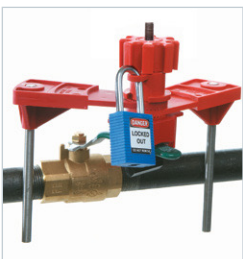

Additional lockout solutions

Beyond our SafeKey padlocks, Brady offers a wide variety of lockout tagout solutions, including:

- Standard Brady safety, aluminum and laminated steel locks
- Lockout tagout labels, signs and tags
- Devices for circuit breaker, electrical plug, fuse, rotary switch, push button, valve and hose lockout
- Lockout cables, hasps, stations, kits and group lock boxes
- Visual lockout procedures software
- Lockout programme services, including training, programme development, procedure writing and auditing, gap analysis, machine inventory and more