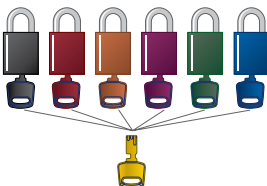

Custom options

Master Keyed (MK) – Each grouping of locks (whether keyed alike or different) can be opened with a master key. Useful for larger, complex systems when supervisory access may be required