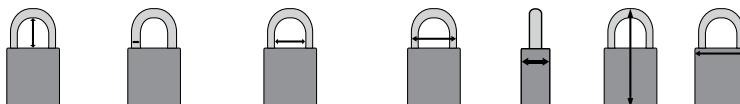

SafeKey Nylon Padlocks with steel shackle

- Lightweight non-sparking nylon body with a durable steel shackle
- Non-conductive locking mechanism
- Ribbed design for safe handling
- Ideal for general lockout applications
- Key-retaining lock feature

1 key supplied for each padlock. Custom keying options available.
Supplied with padlock labels in English, French and Spanish.
Engraving on front, back, sides & key.

Order Reference	Colour	Shackle Height (mm)	Shackle Diameter (mm)	Shackle Clearance (mm)	Shackle Width (mm)	Depth (mm)	Height (mm)	Width (mm)	Quantity
Shackle Height 38 mm / KA - Keyed Alike / pack of 3									
150294	● Black	38.00	6.40	20.00	33.00	19.00	84.00	38.00	3
150317	● Blue	38.00	6.40	20.00	33.00	19.00	84.00	38.00	3
150228	● Brown	38.00	6.40	20.00	33.00	19.00	84.00	38.00	3
150341	● Green	38.00	6.40	20.00	33.00	19.00	84.00	38.00	3
150364	● Orange	38.00	6.40	20.00	33.00	19.00	84.00	38.00	3
150229	● Purple	38.00	6.40	20.00	33.00	19.00	84.00	38.00	3
150271	● Red	38.00	6.40	20.00	33.00	19.00	84.00	38.00	3
150340	○ White	38.00	6.40	20.00	33.00	19.00	84.00	38.00	3
150246	● Yellow	38.00	6.40	20.00	33.00	19.00	84.00	38.00	3
Shackle Height 38 mm / KD - Keyed Differently / pack of 1									
150234	● Black	38.00	6.40	20.00	33.00	19.00	84.00	38.00	1
150251	● Blue	38.00	6.40	20.00	33.00	19.00	84.00	38.00	1
150275	● Brown	38.00	6.40	20.00	33.00	19.00	84.00	38.00	1
150368	● Green	38.00	6.40	20.00	33.00	19.00	84.00	38.00	1
150320	● Orange	38.00	6.40	20.00	33.00	19.00	84.00	38.00	1
150250	● Purple	38.00	6.40	20.00	33.00	19.00	84.00	38.00	1
150321	● Red	38.00	6.40	20.00	33.00	19.00	84.00	38.00	1
150367	○ White	38.00	6.40	20.00	33.00	19.00	84.00	38.00	1
150343	● Yellow	38.00	6.40	20.00	33.00	19.00	84.00	38.00	1
Shackle Height 38 mm / KD - Keyed Differently / pack of 6									
150224	● Black	38.00	6.40	20.00	33.00	19.00	84.00	38.00	6
150316	● Blue	38.00	6.40	20.00	33.00	19.00	84.00	38.00	6
150269	● Brown	38.00	6.40	20.00	33.00	19.00	84.00	38.00	6
150337	● Green	38.00	6.40	20.00	33.00	19.00	84.00	38.00	6
150336	● Orange	38.00	6.40	20.00	33.00	19.00	84.00	38.00	6
150362	● Purple	38.00	6.40	20.00	33.00	19.00	84.00	38.00	6
150270	● Red	38.00	6.40	20.00	33.00	19.00	84.00	38.00	6
150292	○ White	38.00	6.40	20.00	33.00	19.00	84.00	38.00	6
150225	● Yellow	38.00	6.40	20.00	33.00	19.00	84.00	38.00	6
Shackle Height 76 mm / KD - Keyed Differently / pack of 1									
150274	● Black	76.00	6.40	20.00	33.00	19.00	122.00	38.00	1
150249	● Blue	76.00	6.40	20.00	33.00	19.00	122.00	38.00	1
150247	● Brown	76.00	6.40	20.00	33.00	19.00	122.00	38.00	1
150319	● Green	76.00	6.40	20.00	33.00	19.00	122.00	38.00	1
150248	● Orange	76.00	6.40	20.00	33.00	19.00	122.00	38.00	1
150233	● Purple	76.00	6.40	20.00	33.00	19.00	122.00	38.00	1
150357	● Red	76.00	6.40	20.00	33.00	19.00	122.00	38.00	1
150295	○ White	76.00	6.40	20.00	33.00	19.00	122.00	38.00	1
150296	● Yellow	76.00	6.40	20.00	33.00	19.00	122.00	38.00	1