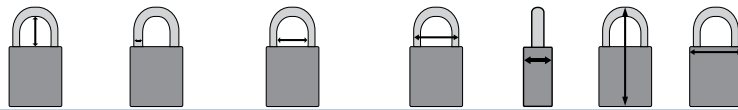

SafeKey Nylon Compact Padlocks with plastic shackle

- Extremely compact and lightweight design
- Non-conductive and non-sparking nylon body and polymer shackle
- Non-conductive locking mechanism
- Ideal for electrical applications and small spaces
- Ribbed design for safe handling
- For electrical contractors, maintenance and electricians

1 key supplied for each padlock. Custom keying options available. Supplied with padlock labels in English, French and Spanish. Engraving on front, back, sides & key.

Order Reference	Colour	Shackle Height (mm)	Shackle Diameter (mm)	Shackle Clearance (mm)	Shackle Width (mm)	Depth (mm)	Height (mm)	Width (mm)	Quantity
Shackle Height 25 mm / KA - Keyed Alike / pack of 3									
150193	● Black	25.00	4.70	18.00	26.00	19.00	67.00	33.00	3
150192	● Blue	25.00	4.70	18.00	26.00	19.00	67.00	33.00	3
150196	● Brown	25.00	4.70	18.00	26.00	19.00	67.00	33.00	3
150191	● Green	25.00	4.70	18.00	26.00	19.00	67.00	33.00	3
150194	● Orange	25.00	4.70	18.00	26.00	19.00	67.00	33.00	3
150195	● Purple	25.00	4.70	18.00	26.00	19.00	67.00	33.00	3
150189	● Red	25.00	4.70	18.00	26.00	19.00	67.00	33.00	3
150197	○ White	25.00	4.70	18.00	26.00	19.00	67.00	33.00	3
150190	● Yellow	25.00	4.70	18.00	26.00	19.00	67.00	33.00	3
Shackle Height 25 mm / KD - Keyed Differently / pack of 1									
150184	● Black	25.00	4.70	18.00	26.00	19.00	67.00	33.00	1
150183	● Blue	25.00	4.70	18.00	26.00	19.00	67.00	33.00	1
150187	● Brown	25.00	4.70	18.00	26.00	19.00	67.00	33.00	1
150182	● Green	25.00	4.70	18.00	26.00	19.00	67.00	33.00	1
150185	● Orange	25.00	4.70	18.00	26.00	19.00	67.00	33.00	1
150186	● Purple	25.00	4.70	18.00	26.00	19.00	67.00	33.00	1
150180	● Red	25.00	4.70	18.00	26.00	19.00	67.00	33.00	1
150188	○ White	25.00	4.70	18.00	26.00	19.00	67.00	33.00	1
150181	● Yellow	25.00	4.70	18.00	26.00	19.00	67.00	33.00	1
Shackle Height 25 mm / KD - Keyed Differently / pack of 6									
150211	● Black	25.00	4.70	18.00	26.00	19.00	67.00	33.00	6
150210	● Blue	25.00	4.70	18.00	26.00	19.00	67.00	33.00	6
150214	● Brown	25.00	4.70	18.00	26.00	19.00	67.00	33.00	6
150209	● Green	25.00	4.70	18.00	26.00	19.00	67.00	33.00	6
150212	● Orange	25.00	4.70	18.00	26.00	19.00	67.00	33.00	6
150213	● Purple	25.00	4.70	18.00	26.00	19.00	67.00	33.00	6
150207	● Red	25.00	4.70	18.00	26.00	19.00	67.00	33.00	6
150215	○ White	25.00	4.70	18.00	26.00	19.00	67.00	33.00	6
150208	● Yellow	25.00	4.70	18.00	26.00	19.00	67.00	33.00	6