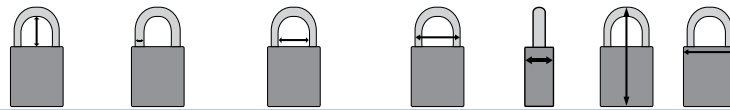

SafeKey Nylon Padlocks with plastic shackle

- Lightweight non-sparking nylon body with polymer plastic shackle that's non-conductive and non-sparking
- Non-conductive locking mechanism
- Ribbed design for safe handling
- Ideal for electrical applications or general lockout applications
- Key-retaining lock feature

1 key supplied for each padlock. Custom keying options available. Supplied with padlock labels in English, French and Spanish. Engraving on front, back, sides & key.